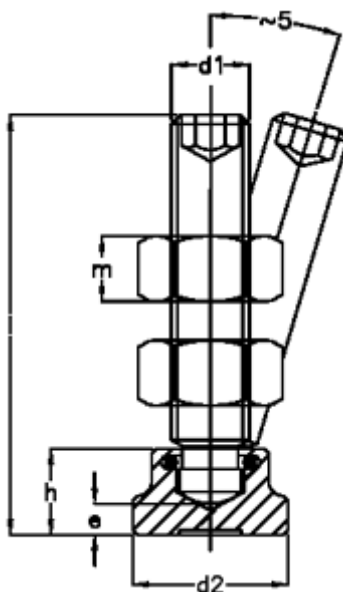

Article number: 20940686

Description: E+G Clamping bolt
GN 802-M12-55

Measures

$d1 = M12$

$d2 = 25$

$e = 4,5$

$h = 13$

$l1 = 55$

$m = 10.8$